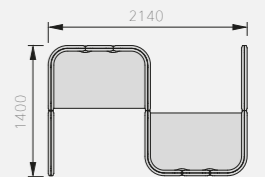

LOCH WORKSTATION

GET AWAY
AND
CONCENTRATE

LOCH WORKSTATIONS

CODE	DESCRIPTION	PRICE Band Y	PRICE Band C	PRICE Band D
LOCH 2 SEATER WORKSTATION				
LOCH-WST-1-##-OA-**	1 Person workstation with oak feet	£6,327.73	£7,394.91	£7,894.13
LOCH-WST-1-##-BL-**	1 Person workstation with black feet	£6,327.73	£7,394.91	£7,894.13

CODE	DESCRIPTION	PRICE Band Y	PRICE Band C	PRICE Band D
LOCH 2 SEATER WORKSTATION				
LOCH-WST-2-##-OA-**	2 Person workstation with oak feet	£8,056.92	£8,805.76	£9,308.62
LOCH-WST-2-##-BL-**	2 Person workstation with black feet	£8,056.92	£8,805.76	£9,308.62

CODE	DESCRIPTION	PRICE Band Y	PRICE Band C	PRICE Band D
LOCH 3 SEATER WORKSTATION				
LOCH-WST-3-##-OA-**	3 Person workstation with oak feet	£11,301.9	£11,301.9	£11,804.74
LOCH-WST-3-##-BL-**	3 Person workstation with black feet	£11,301.9	£11,301.9	£11,804.74

Worktop finishes

Light Grey (LG) Oak (OA) Black (BL) White (WH)

Foot finishes

Oak Black