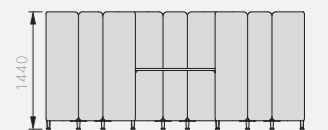

LOCH WORKSTATION

GET AWAY
AND
CONCENTRATE

LOCH WORKSTATIONS

CODE	DESCRIPTION	PRICE Band Y	PRICE Band C	PRICE Band D
LOCH 2 SEATER WORKSTATION				
LOCH-WST-1-##-OA-**	1 Person workstation with oak feet	£6,327.73	£7,394.91	£7,894.13
LOCH-WST-1-##-BL-**	1 Person workstation with black feet	£6,327.73	£7,394.91	£7,894.13

CODE	DESCRIPTION	PRICE Band Y	PRICE Band C	PRICE Band D
LOCH 2 SEATER WORKSTATION				
LOCH-WST-2-##-OA-**	2 Person workstation with oak feet	£8,056.92	£8,805.76	£9,308.62
LOCH-WST-2-##-BL-**	2 Person workstation with black feet	£8,056.92	£8,805.76	£9,308.62

CODE	DESCRIPTION	PRICE Band Y	PRICE Band C	PRICE Band D
LOCH 3 SEATER WORKSTATION				
LOCH-WST-3-##-OA-**	3 Person workstation with oak feet	£11,301.9	£11,301.9	£11,804.74
LOCH-WST-3-##-BL-**	3 Person workstation with black feet	£11,301.9	£11,301.9	£11,804.74

Worktop finishes

Light Grey (LG) Oak (OA) Black (BL) White (WH)

Foot finishes

Oak Black