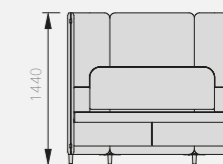

LOCH SOFA

YOUR RELAXATION POINT

Foot finishes

Oak

Black

LOCH SOFAS

CODE	DESCRIPTION	PRICE Band Y	PRICE Band C	PRICE Band D
LOCH 1 SEATER SOFA				
LOCH-SFA-1-OA-**	1 Person sofa with oak feet	£4,890.96	£6,518.87	£7,155.57
LOCH-SFA-1-BL-**	1 Person sofa with black feet	£4,890.96	£6,518.87	£7,155.57

CODE	DESCRIPTION	PRICE Band Y	PRICE Band C	PRICE Band D
LOCH 2 SEATER SOFA				
LOCH-SFA-2-OA-**	2 Person sofa with oak feet	£7,101.32	£8,461.52	£9,206.75
LOCH-SFA-2-BL-**	2 Person sofa with black feet	£7,101.32	£8,461.52	£9,206.75

CODE	DESCRIPTION	PRICE Band Y	PRICE Band C	PRICE Band D
LOCH 3 SEATER SOFA				
LOCH-SFA-3-OA-**	3 Person sofa with oak feet	£10,670.88	£11,293.1	
LOCH-SFA-3-BL-**	3 Person sofa with black feet	£10,670.88	£11,293.1