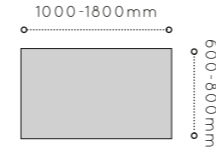

FLIP TOP TABLES