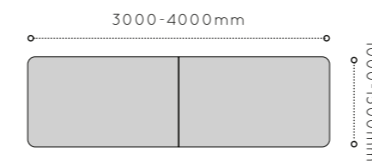

## SKELF LOW

CODE	W	D	H	PRICE RRP
<b>SKELF WITH 1 PIECE TOP &amp; FOUR OAK LEGS</b>				
SK-1P-4L-1211##	1200	1150	740	£1,300.25
SK-1P-4L-2412##	2400	1200	740	£1,839.39
SK-1P-4L-2415##	2400	1500	740	£2,063.24