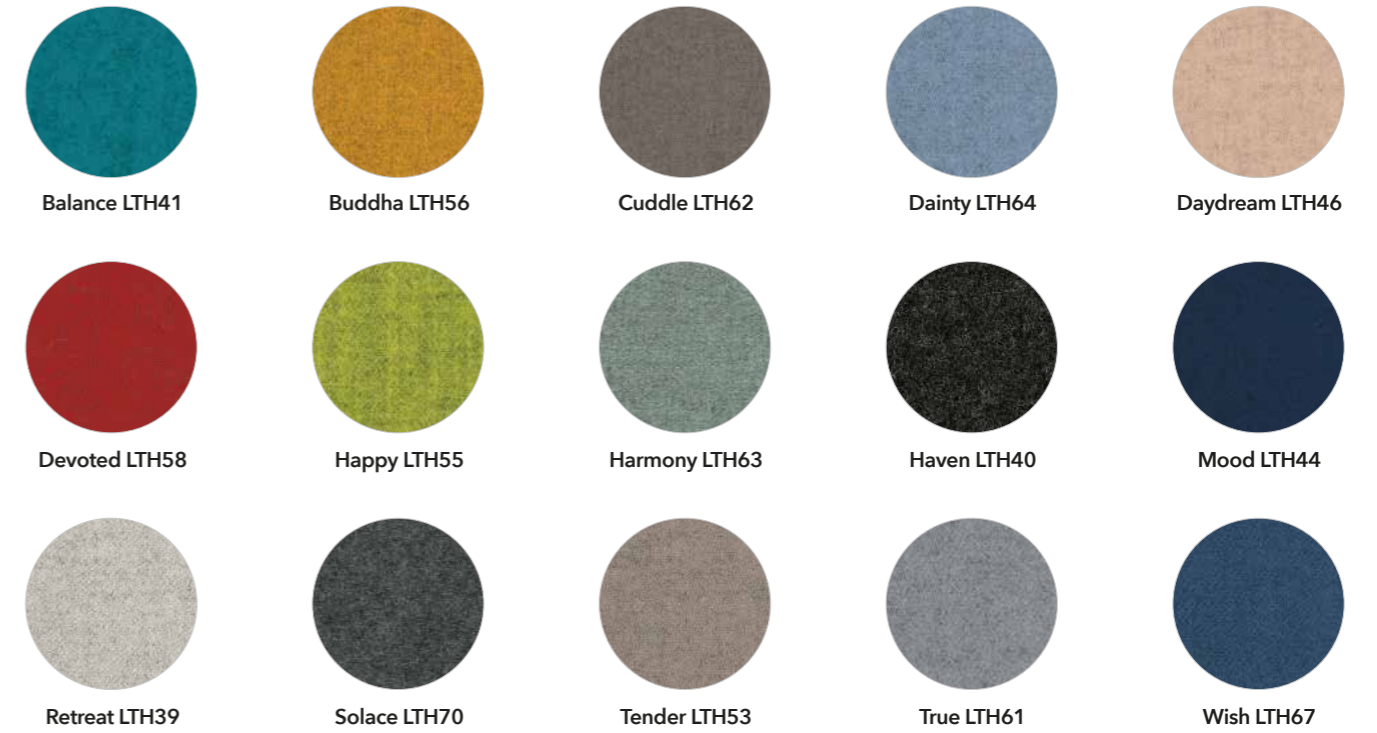

LOCH FABRIC BANDS

Manufacturer	Range	Panels	Sofas
Band Y			
Camira	Blazer Lite	Yes	No
Band Y in Camira Blazer Lite is available in the following stock fabrics ONLY: