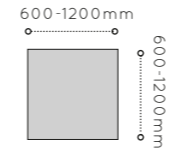

CODE	W	D	H	PRICE RRP

SQUARE TABLES - DINING

SK-DT-6060-S##-**	600	600	720	£364.13
SK-DT-8080-S##-**	800	800	720	£391.83
SK-DT-9090-S##-**	900	900	720	£400.77

CODE	W	D	H	PRICE RRP

SQUARE TABLES - POSEUR

SK-PT-6060-S##-**	600	600	1100	£377.91
SK-PT-8080-S##-**	800	800	1100	£405.62
SK-PT-9090-S##-**	900	900	1100	£414.55