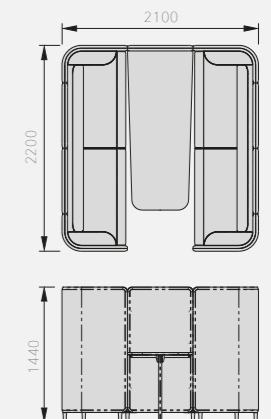

CODE	DESCRIPTION	PRICE Band Y	PRICE Band C	PRICE Band D
LOCH 6 SEATER BOOTH				
LOCH-BTH-6-##-OA-**	6 Person booth with oak feet	£12,553.29	£12,882.49	£13,569.83
LOCH-BTH-6-##-BL-**	6 Person booth with black feet	£12,553.29	£12,882.49	£13,569.83
LOCH-BTH-MON-SUPP	Media panel & support bracket	£162.07	£162.07	£162.07