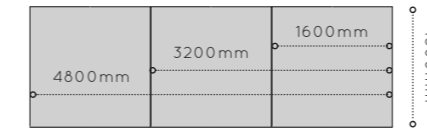

## MEET TABLES

CODE	W	D	H	PRICE RRP
<b>MEET BENCH 1600 DEEP: USING 1200X1600 TOPS</b>				
MB-1W-**-1216##	1200	1600	740	£1,073.25
MB-2W-**-2416##	2400	1600	740	£1,936.64
MB-3W-**-3616##	3600	1600	740	£2,682.47