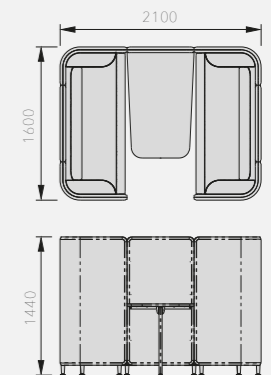

CODE	DESCRIPTION	PRICE Band Y	PRICE Band C	PRICE Band D
LOCH 6 SEATER BOOTH				
LOCH-BTH-6-##-OA-**	6 Person booth with oak feet	£12,553.29	£12,882.49	£13,569.83
LOCH-BTH-6-##-BL-**	6 Person booth with black feet	£12,553.29	£12,882.49	£13,569.83
LOCH-BTH-MON-SUPP	Media panel & support bracket	£162.07	£162.07	£162.07