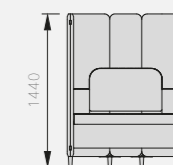

LOCH SOFA

YOUR RELAXATION POINT

Foot finishes

Oak

Black

LOCH SOFAS

CODE	DESCRIPTION	PRICE Band Y	PRICE Band C	PRICE Band D
LOCH 1 SEATER SOFA				
LOCH-SFA-1-OA-**	1 Person sofa with oak feet	£4,890.96	£6,518.87	£7,155.57
LOCH-SFA-1-BL-**	1 Person sofa with black feet	£4,890.96	£6,518.87	£7,155.57

CODE	DESCRIPTION	PRICE Band Y	PRICE Band C	PRICE Band D
LOCH 2 SEATER SOFA				
LOCH-SFA-2-OA-**	2 Person sofa with oak feet	£7,101.32	£8,461.52	£9,206.75
LOCH-SFA-2-BL-**	2 Person sofa with black feet	£7,101.32	£8,461.52	£9,206.75

CODE	DESCRIPTION	PRICE Band Y	PRICE Band C	PRICE Band D
LOCH 3 SEATER SOFA				
LOCH-SFA-3-OA-**	3 Person sofa with oak feet	£10,670.88	£11,293.1	
LOCH-SFA-3-BL-**	3 Person sofa with black feet	£10,670.88	£11,293.1