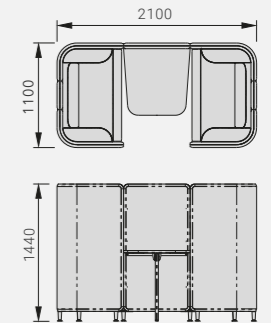

## LOCH BOOTHS

CODE	DESCRIPTION	PRICE Band Y	PRICE Band C	PRICE Band D
<b>LOCH 2 SEATER BOOTH</b>				
LOCH-BTH-2-##-OA-**	2 Person booth with oak feet	£9,232.35	£10,111.43	£10,614.26
LOCH-BTH-2-##-BL-**	2 Person booth with black feet	£9,232.35	£10,111.43	£10,614.26
LOCH-BTH-MON-SUPP	Media panel & support bracket	£162.07	£162.07	£162.07