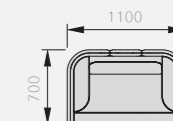

LOCH SOFA

YOUR RELAXATION POINT

Foot finishes

Oak

Black

LOCH SOFAS

CODE	DESCRIPTION	PRICE Band Y	PRICE Band C	PRICE Band D
LOCH 1 SEATER SOFA				
LOCH-SFA-1-OA-**	1 Person sofa with oak feet	£4,890.96	£6,518.87	£7,155.57
LOCH-SFA-1-BL-**	1 Person sofa with black feet	£4,890.96	£6,518.87	£7,155.57

CODE	DESCRIPTION	PRICE Band Y	PRICE Band C	PRICE Band D
LOCH 2 SEATER SOFA				
LOCH-SFA-2-OA-**	2 Person sofa with oak feet	£7,101.32	£8,461.52	£9,206.75
LOCH-SFA-2-BL-**	2 Person sofa with black feet	£7,101.32	£8,461.52	£9,206.75

CODE	DESCRIPTION	PRICE Band Y	PRICE Band C	PRICE Band D
LOCH 3 SEATER SOFA				
LOCH-SFA-3-OA-**	3 Person sofa with oak feet	£10,670.88	£11,293.1	
LOCH-SFA-3-BL-**	3 Person sofa with black feet	£10,670.88	£11,293.1