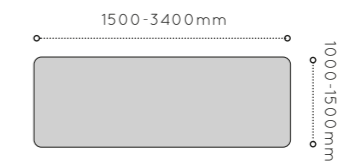

CODE	W	D	H	PRICE RRP
SKELF POSEUR WITH 1 PIECE TOP & FOUR OAK LEGS				
SKP-1P-1510##	1500	1000	1106	£1,846.01
SKP-1P-1610##	1600	1000	1106	£1,853.42
SKP-1P-2010##	2000	1000	1106	£2,175.8
SKP-1P-3010##	3000	1000	1106	£2,822.44
SKP-1P-3410##	3400	1000	1106	£2,840.96