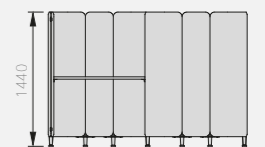

LOCH WORKSTATION

GET AWAY
AND
CONCENTRATE

LOCH WORKSTATIONS

CODE	DESCRIPTION	PRICE Band Y	PRICE Band C	PRICE Band D
LOCH 2 SEATER WORKSTATION				
LOCH-WST-1-##-OA-**	1 Person workstation with oak feet	£6,327.73	£7,394.91	£7,894.13
LOCH-WST-1-##-BL-**	1 Person workstation with black feet	£6,327.73	£7,394.91	£7,894.13

CODE	DESCRIPTION	PRICE Band Y	PRICE Band C	PRICE Band D
LOCH 2 SEATER WORKSTATION				
LOCH-WST-2-##-OA-**	2 Person workstation with oak feet	£8,056.92	£8,805.76	£9,308.62
LOCH-WST-2-##-BL-**	2 Person workstation with black feet	£8,056.92	£8,805.76	£9,308.62

CODE	DESCRIPTION	PRICE Band Y	PRICE Band C	PRICE Band D
LOCH 3 SEATER WORKSTATION				
LOCH-WST-3-##-OA-**	3 Person workstation with oak feet	£11,301.9	£11,301.9	£11,804.74
LOCH-WST-3-##-BL-**	3 Person workstation with black feet	£11,301.9	£11,301.9	£11,804.74

Worktop finishes

Light Grey (LG) Oak (OA) Black (BL) White (WH)

Foot finishes

Oak Black