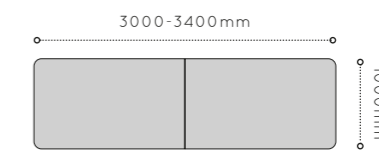

CODE	W	D	H	PRICE RRP
SKELF POSEUR WITH 2 PIECE TOPS & SIX OAK LEGS				
SKP-2P-6L-3010##	3000	1000	1106	£3,459.07
SKP-2P-6L-3410##	3400	1000	1106	£3,418.1