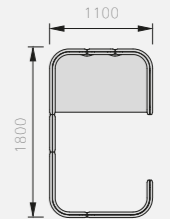

LOCH WORKSTATION

GET AWAY
AND
CONCENTRATE

LOCH WORKSTATIONS

CODE	DESCRIPTION	PRICE Band Y	PRICE Band C	PRICE Band D
LOCH 2 SEATER WORKSTATION				
LOCH-WST-1-##-OA-**	1 Person workstation with oak feet	£6,327.73	£7,394.91	£7,894.13
LOCH-WST-1-##-BL-**	1 Person workstation with black feet	£6,327.73	£7,394.91	£7,894.13

CODE	DESCRIPTION	PRICE Band Y	PRICE Band C	PRICE Band D
LOCH 2 SEATER WORKSTATION				
LOCH-WST-2-##-OA-**	2 Person workstation with oak feet	£8,056.92	£8,805.76	£9,308.62
LOCH-WST-2-##-BL-**	2 Person workstation with black feet	£8,056.92	£8,805.76	£9,308.62

CODE	DESCRIPTION	PRICE Band Y	PRICE Band C	PRICE Band D
LOCH 3 SEATER WORKSTATION				
LOCH-WST-3-##-OA-**	3 Person workstation with oak feet	£11,301.9	£11,301.9	£11,804.74
LOCH-WST-3-##-BL-**	3 Person workstation with black feet	£11,301.9	£11,301.9	£11,804.74

Worktop finishes

Light Grey (LG) Oak (OA) Black (BL) White (WH)

Foot finishes

Oak Black