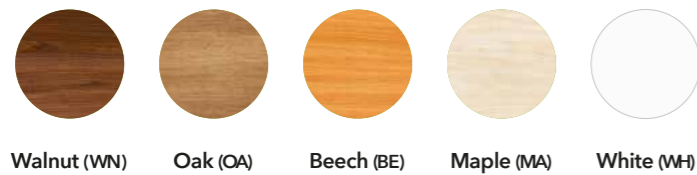

### Worktop finishes

Please note: 800mm Deep scallop back tops available in Walnut, Oak & White (Please add SC before the top finish when ordering).  
80mm cable port cut out access tops available in Oak, Beech, Maple & White.