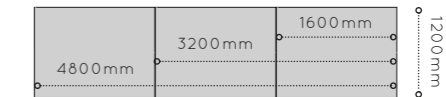

CODE	W	D	H	PRICE RRP
MEET BENCH 1200 DEEP: USING 1600X1200 TOPS				
MB-1W-**-1612##	1600	1200	740	£1,073.25
MB-2W-**-3212##	3200	1200	740	£1,936.64
MB-3W-**-4812##	4800	1200	740	£2,682.47