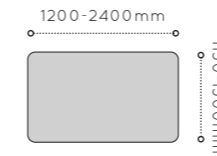

SKELF LOW

CODE	W	D	H	PRICE RRP
SKELF WITH 1 PIECE TOP & FOUR OAK LEGS				
SK-1P-4L-1211##	1200	1150	740	£1,300.25
SK-1P-4L-2412##	2400	1200	740	£1,839.39
SK-1P-4L-2415##	2400	1500	740	£2,063.24