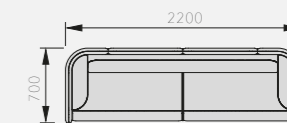

LOCH SOFA

YOUR RELAXATION POINT

Foot finishes

Oak

Black

LOCH SOFAS

CODE	DESCRIPTION	PRICE Band Y	PRICE Band C	PRICE Band D
LOCH 1 SEATER SOFA				
LOCH-SFA-1-OA-**	1 Person sofa with oak feet	£4,890.96	£6,518.87	£7,155.57
LOCH-SFA-1-BL-**	1 Person sofa with black feet	£4,890.96	£6,518.87	£7,155.57

CODE	DESCRIPTION	PRICE Band Y	PRICE Band C	PRICE Band D
LOCH 2 SEATER SOFA				
LOCH-SFA-2-OA-**	2 Person sofa with oak feet	£7,101.32	£8,461.52	£9,206.75
LOCH-SFA-2-BL-**	2 Person sofa with black feet	£7,101.32	£8,461.52	£9,206.75

CODE	DESCRIPTION	PRICE Band Y	PRICE Band C	PRICE Band D
LOCH 3 SEATER SOFA				
LOCH-SFA-3-OA-**	3 Person sofa with oak feet	£10,670.88	£11,293.1	
LOCH-SFA-3-BL-**	3 Person sofa with black feet	£10,670.88	£11,293.1