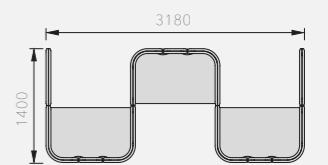

LOCH WORKSTATION

GET AWAY
AND
CONCENTRATE

LOCH WORKSTATIONS

CODE	DESCRIPTION	PRICE Band Y	PRICE Band C	PRICE Band D
LOCH 2 SEATER WORKSTATION				
LOCH-WST-1-##-OA-**	1 Person workstation with oak feet	£6,327.73	£7,394.91	£7,894.13
LOCH-WST-1-##-BL-**	1 Person workstation with black feet	£6,327.73	£7,394.91	£7,894.13

CODE	DESCRIPTION	PRICE Band Y	PRICE Band C	PRICE Band D
LOCH 2 SEATER WORKSTATION				
LOCH-WST-2-##-OA-**	2 Person workstation with oak feet	£8,056.92	£8,805.76	£9,308.62
LOCH-WST-2-##-BL-**	2 Person workstation with black feet	£8,056.92	£8,805.76	£9,308.62

CODE	DESCRIPTION	PRICE Band Y	PRICE Band C	PRICE Band D
LOCH 3 SEATER WORKSTATION				
LOCH-WST-3-##-OA-**	3 Person workstation with oak feet	£11,301.9	£11,301.9	£11,804.74
LOCH-WST-3-##-BL-**	3 Person workstation with black feet	£11,301.9	£11,301.9	£11,804.74

Worktop finishes

Light Grey (LG) Oak (OA) Black (BL) White (WH)

Foot finishes

Oak Black