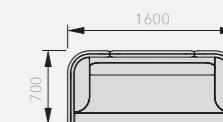

LOCH SOFA

YOUR RELAXATION POINT

Foot finishes

Oak

Black

LOCH SOFAS

CODE	DESCRIPTION	PRICE Band Y	PRICE Band C	PRICE Band D
LOCH 1 SEATER SOFA				
LOCH-SFA-1-OA-**	1 Person sofa with oak feet	£4,890.96	£6,518.87	£7,155.57
LOCH-SFA-1-BL-**	1 Person sofa with black feet	£4,890.96	£6,518.87	£7,155.57

CODE	DESCRIPTION	PRICE Band Y	PRICE Band C	PRICE Band D
LOCH 2 SEATER SOFA				
LOCH-SFA-2-OA-**	2 Person sofa with oak feet	£7,101.32	£8,461.52	£9,206.75
LOCH-SFA-2-BL-**	2 Person sofa with black feet	£7,101.32	£8,461.52	£9,206.75

CODE	DESCRIPTION	PRICE Band Y	PRICE Band C	PRICE Band D
LOCH 3 SEATER SOFA				
LOCH-SFA-3-OA-**	3 Person sofa with oak feet	£10,670.88	£11,293.1	
LOCH-SFA-3-BL-**	3 Person sofa with black feet	£10,670.88	£11,293.1