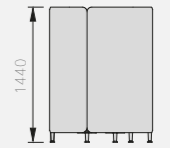

LOCH WORKSTATION

GET AWAY
AND
CONCENTRATE

LOCH WORKSTATIONS

CODE	DESCRIPTION	PRICE Band Y	PRICE Band C	PRICE Band D
LOCH 2 SEATER WORKSTATION				
LOCH-WST-1-##-OA-**	1 Person workstation with oak feet	£6,327.73	£7,394.91	£7,894.13
LOCH-WST-1-##-BL-**	1 Person workstation with black feet	£6,327.73	£7,394.91	£7,894.13

CODE	DESCRIPTION	PRICE Band Y	PRICE Band C	PRICE Band D
LOCH 2 SEATER WORKSTATION				
LOCH-WST-2-##-OA-**	2 Person workstation with oak feet	£8,056.92	£8,805.76	£9,308.62
LOCH-WST-2-##-BL-**	2 Person workstation with black feet	£8,056.92	£8,805.76	£9,308.62

CODE	DESCRIPTION	PRICE Band Y	PRICE Band C	PRICE Band D
LOCH 3 SEATER WORKSTATION				
LOCH-WST-3-##-OA-**	3 Person workstation with oak feet	£11,301.9	£11,301.9	£11,804.74
LOCH-WST-3-##-BL-**	3 Person workstation with black feet	£11,301.9	£11,301.9	£11,804.74

Worktop finishes

Light Grey (LG) Oak (OA) Black (BL) White (WH)

Foot finishes

Oak Black