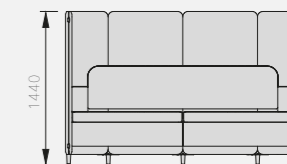

LOCH SOFA

YOUR RELAXATION POINT

Foot finishes

Oak

Black

LOCH SOFAS

CODE	DESCRIPTION	PRICE Band Y	PRICE Band C	PRICE Band D
LOCH 1 SEATER SOFA				
LOCH-SFA-1-OA-**	1 Person sofa with oak feet	£4,890.96	£6,518.87	£7,155.57
LOCH-SFA-1-BL-**	1 Person sofa with black feet	£4,890.96	£6,518.87	£7,155.57

CODE	DESCRIPTION	PRICE Band Y	PRICE Band C	PRICE Band D
LOCH 2 SEATER SOFA				
LOCH-SFA-2-OA-**	2 Person sofa with oak feet	£7,101.32	£8,461.52	£9,206.75
LOCH-SFA-2-BL-**	2 Person sofa with black feet	£7,101.32	£8,461.52	£9,206.75

CODE	DESCRIPTION	PRICE Band Y	PRICE Band C	PRICE Band D
LOCH 3 SEATER SOFA				
LOCH-SFA-3-OA-**	3 Person sofa with oak feet	£10,670.88	£11,293.1	
LOCH-SFA-3-BL-**	3 Person sofa with black feet	£10,670.88	£11,293.1