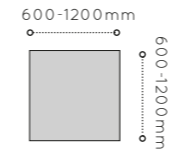

COFFEE TABLES

CODE	W	D	H	PRICE RRP

COFFEE TABLES - SQUARE

SK-CT-6060-S##-**	600	600	425	£356.4
SK-CT-8080-S##-**	800	800	425	£384.08
SK-CT-9090-S##-**	900	900	425	£393.02